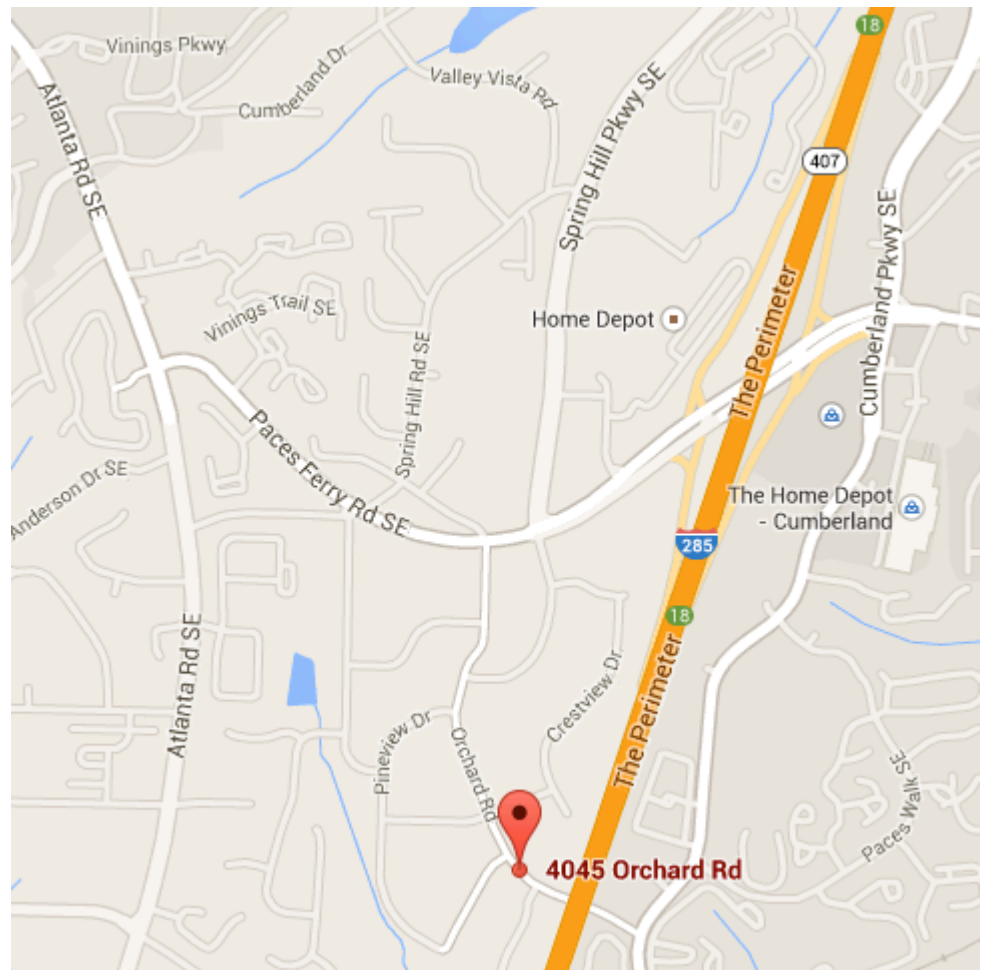

MAP & DIRECTIONS

- // **From I-285 West** Exit 18 - Paces Ferry Road/Vinings. Turn left at the light and then turn right onto Cumberland Parkway. Continue for 1 mile then turn right onto Orchard Road. Cross over bridge and take an immediate right into Orchard Office Park.

- // **From I-285 North** Exit 16 - South Atlanta Road/Smyrna. Turn left at the light onto South Atlanta Road. Turn right at the 2nd light onto Cumberland Parkway. Travel for 1 mile then turn left onto Orchard Road. Cross over bridge and take an immediate right into Orchard Office Park.

- // **From I-75 South** Exit I-285 West then Exit 18 - Paces Ferry Road/Vinings. Turn left at the light and then right onto Cumberland Parkway. Continue for 1 mile then turn right onto Orchard Road. Cross over bridge and take an immediate right into Orchard Office Park.